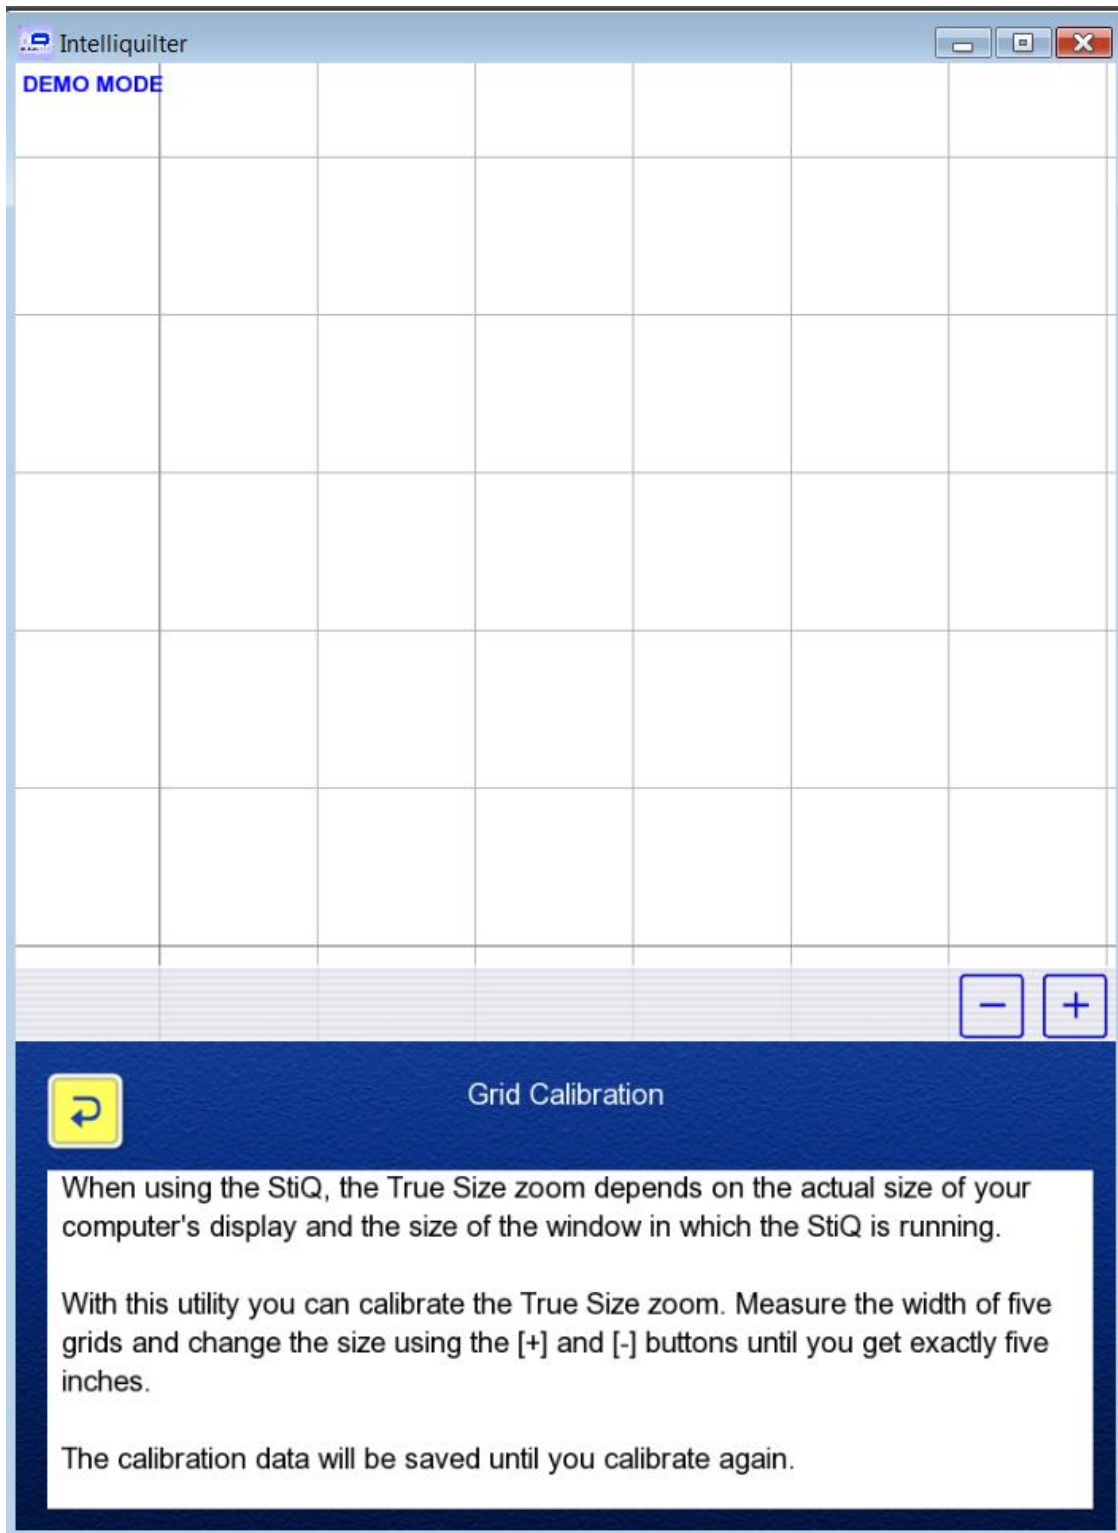

GRID CALIBRATION ON THE STIQ: With this System utility you can calibrate the 1" grid so it shows the true size.