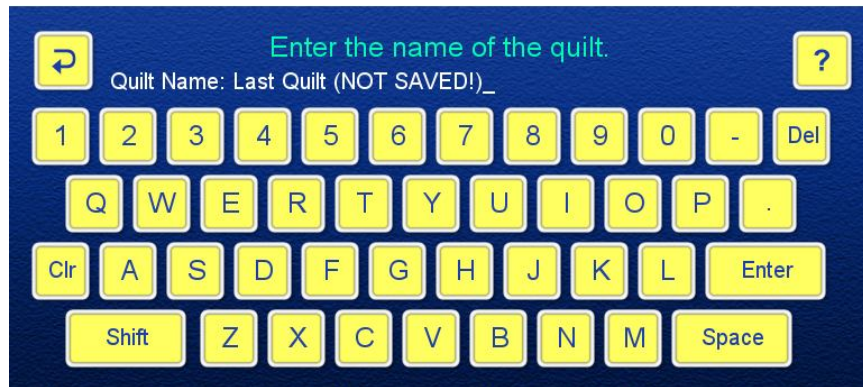

CATALOG SCROLLBAR IN SELECTOR: Upon popular demand we have implemented a vertical scrollbar in the catalog window. Using this feature you can scroll to the desired catalog in one swift sweep.

SEPARATE “CLR” AND “DEL” KEYS ON KEYBOARD: Instead of switching between the two keys, we kept the “Del” key at its original place and added a new “Clr” key. This arrangement will serve all your different preferences.