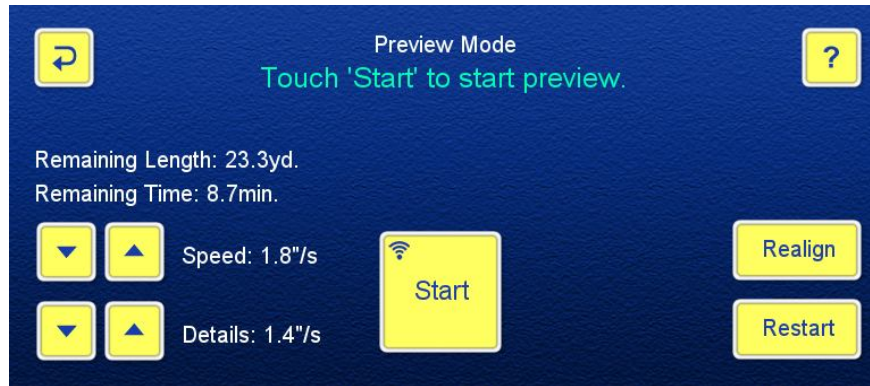

The wireless remotes have a USB receiver that can be plugged in one of the USB ports of your tablet or docking station. See application notes at the different models.

The following remotes have been tested and equally recommended for the new feature. All of them can be purchased from www.amazon.com.

The two remotes below have laser pointers. Please use caution, as even the low-power laser beam can be harmful if pointed directly into the eye.

The first unit has a large receiver that will not fit on the top of the i400 tablets. The docking station ports of the i400 are recommended to be used. The same ports are obstructed on the T201 docking station, so please use one of the ports on the top edge of the tablet.